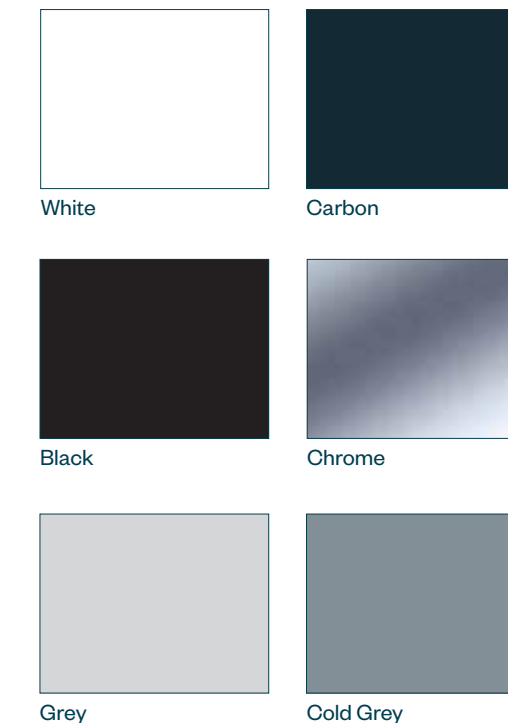

BLANCO

ALPINE WOOD

ALBA GREY

WHITE WOOD

ROMANO BEIGE

INARI GREY

### 10mm Shower Panels

Code	Product	Length	
LM0101T	WHITE END CAP	2400	
LM0201T	BLACK END CAP	2400	
LM0401T	CHROME END CAP	2400	

Code	Product	Length	
LM0102T	WHITE INT. CORNER	2400	
LM0202T	BLACK INT. CORNER	2400	
LM0402T	CHROME INT. CORNER	2400	

Code	Product	Length	
LM0103T	WHITE EXT. CORNER	2400	
LM0203T	BLACK EXT. CORNER	2400	
LM0403T	CHROME EXT. CORNER	2400	

### Colours