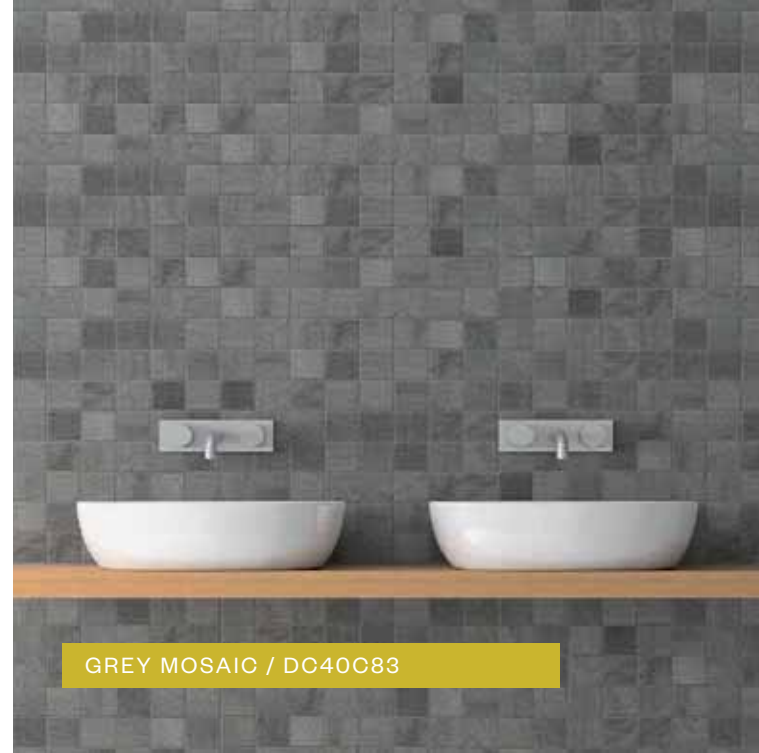

GREY MOSAIC / DC40C83