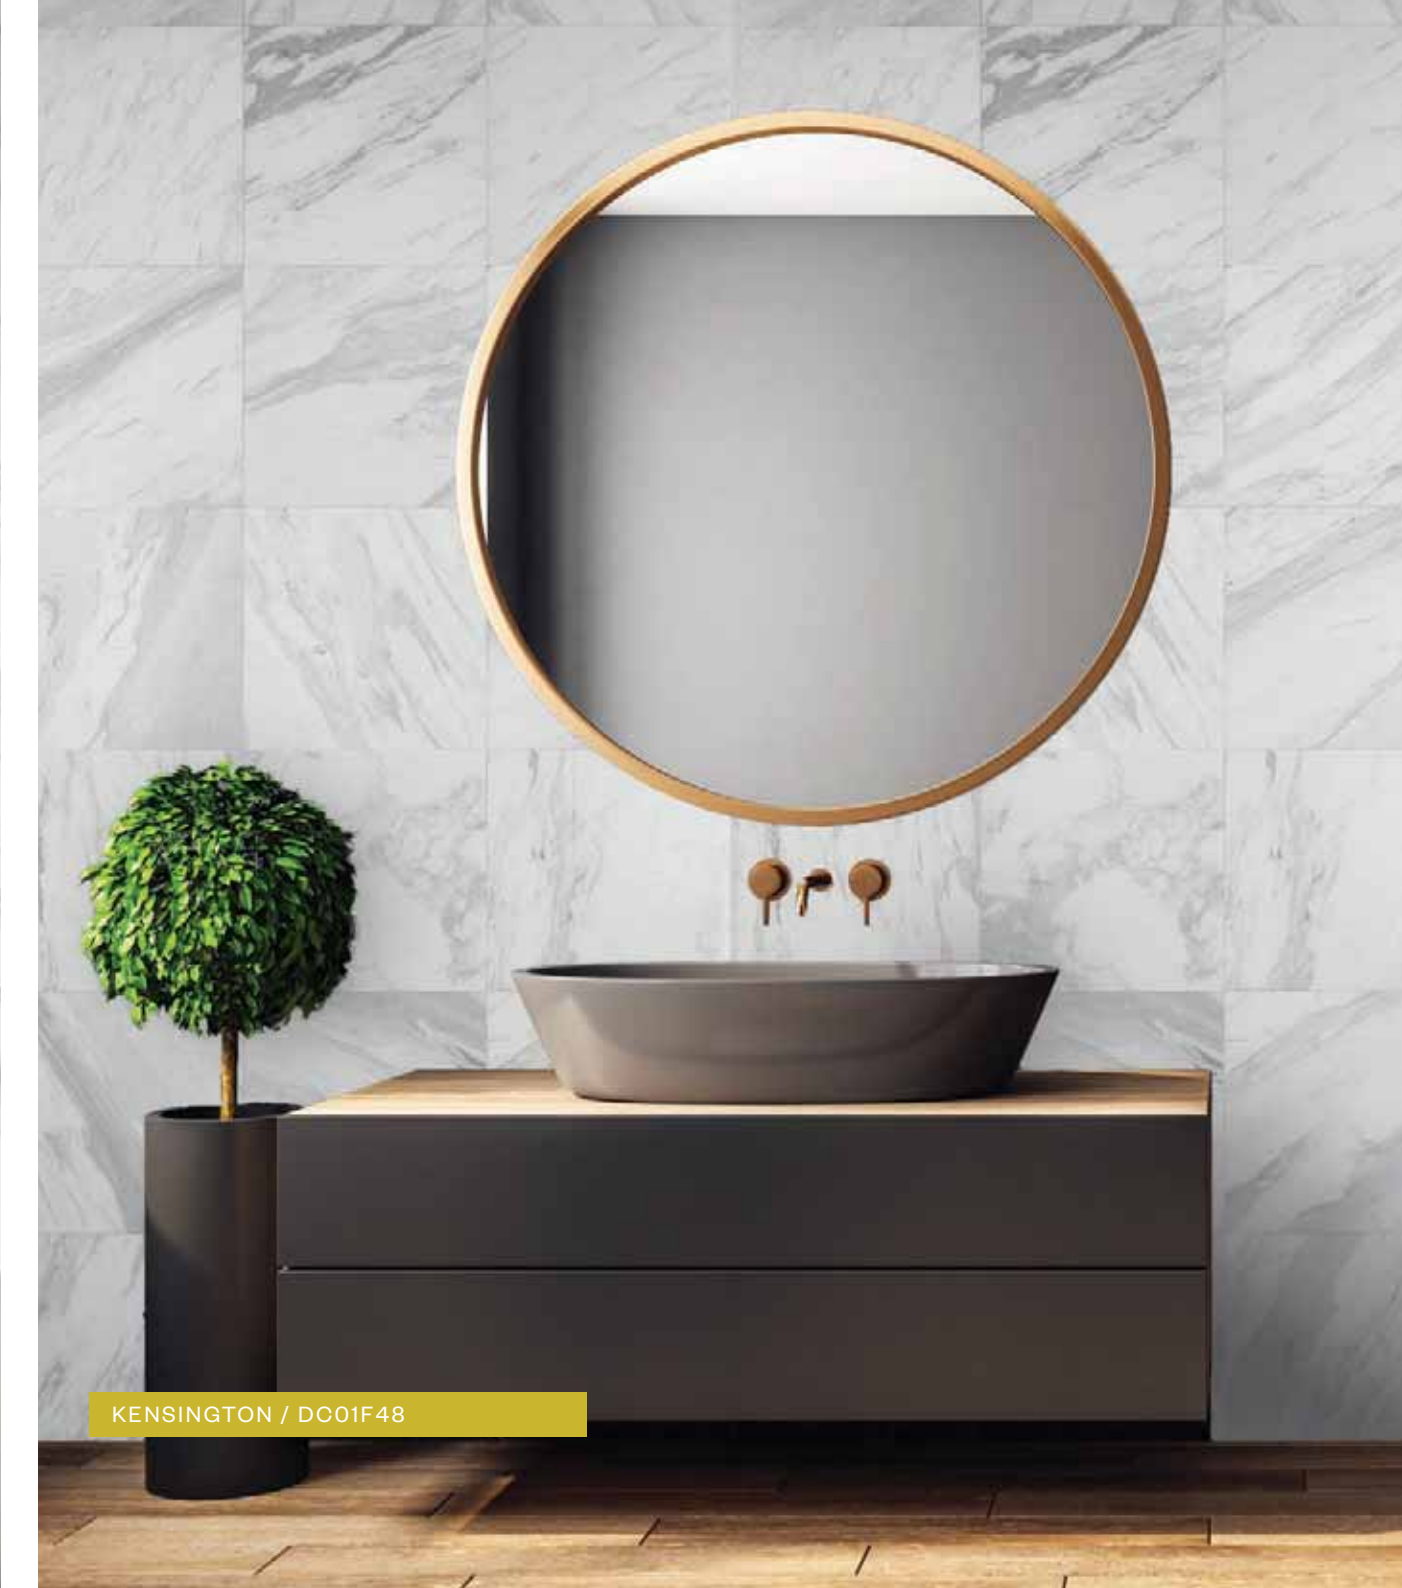

KENSINGTON / DC01F48

375mm Wall Panels

The 375mm digitally printed range of panels offers contemporary tile, stone, marble and wood designs. Choose Oslo and Manhattan if you would like a realistic seamless pattern that flows around the room.

For a textured finish, why not choose Bombay or Rustic Wood or if you want more subtle softer effects why not pick from our dune or stone tile effects.

Our Subway tile has a 3D life like effect and the Fired Earth satin finish gives a bronzed rich depth of colour.

- Ultra-realistic designs
- Digitally printed
- Textured finishes
- Quick and easy to fit
- 100% waterproof
- Easy to clean