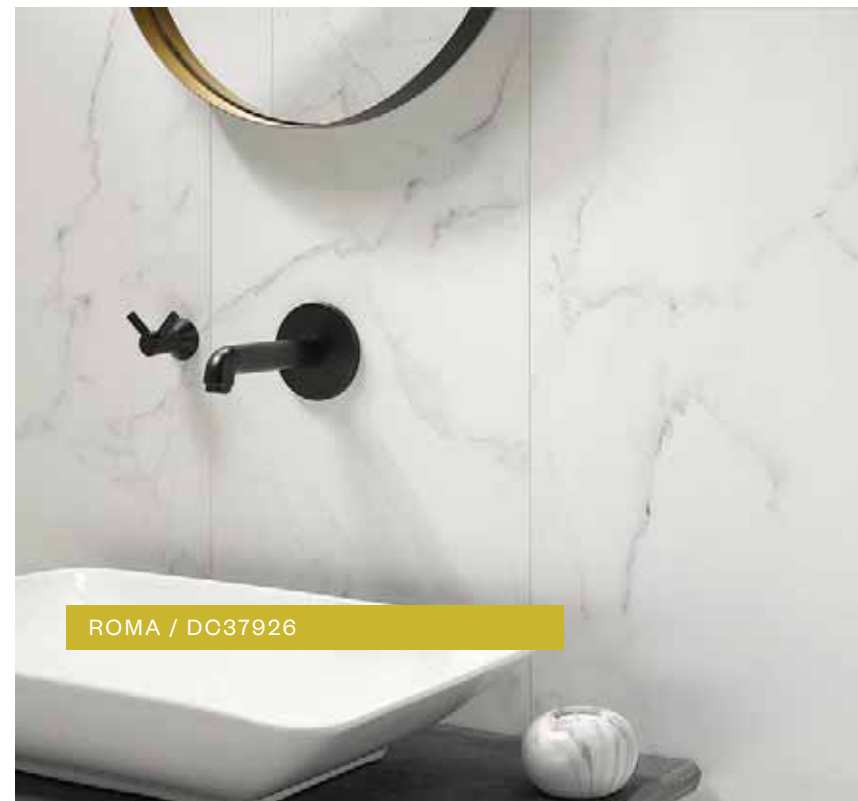

- Ultra-realistic designs
- Digitally printed
- Textured finishes
- Quick and easy to fit
- 100% waterproof
- Easy to clean

MOONSTONE LG / DC88C12

SUBWAY / DC60906

ROMA / DC37926

RUSTIC WOOD / DC86C71

BOMBAY / DC08D16