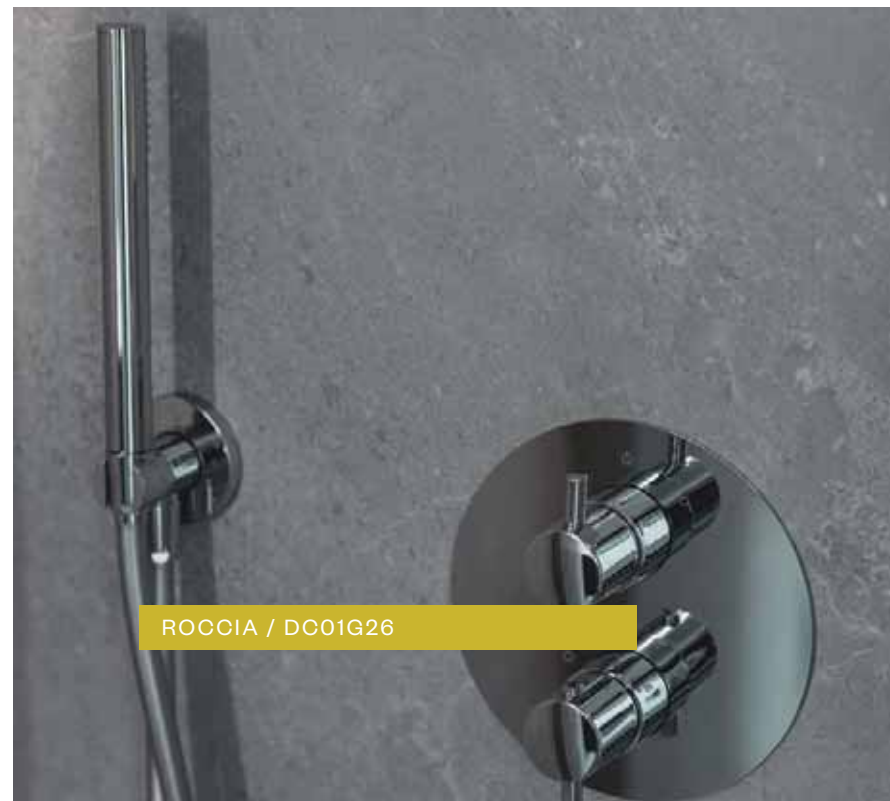

ROCCIA / DC01G26