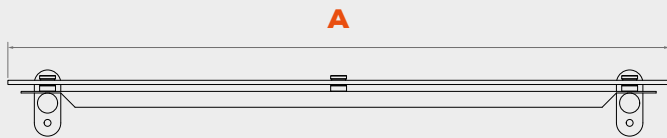

CLEAR TOP - ARCHED

CLEAR TOP - FLAT

CLEAR TOP - FLAT

Front elevation

Side elevation

Product Code	A = Length (mm)	B = Projection (mm)
PCCF011255	1,250	530
PCCF011275	1,250	750
PCCF011555	1,500	530
PCCF011575	1,500	750
PCCF011955	1,950	530
PCCF011975	1,950	750

CLEAR TOP - ARCHED

Front elevation

Side elevation

Product Code	A = Length (mm)	B = Projection (mm)
PCCA021255	1,250	530
PCCA021275	1,250	750
PCCA021555	1,500	530
PCCA021575	1,500	750
PCCA021955	1,950	530
PCCA021975	1,950	750