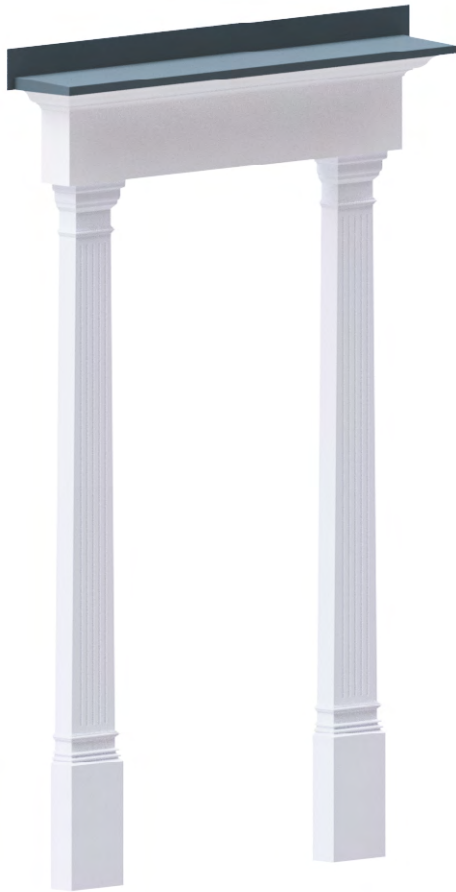

This traditional door canopy has a white base and a reproduction lead effect roof and upstand. This is a fully self supporting unit with a strong internal framework included, and does not require any extra bracketry. All fixings are included.

Product Code: **PCFT0101IF**

SIZE W: **1560** D: **550** H: **245**

Front elevation

Side elevation

FLAT TOP - DEEP

Stylish, classic Flat Top canopy with reproduction lead roof and brackets

A stylish flat canopy with classical bevelling to its lower edges, a white base and reproduction lead effect roof and upstand. Supplied with brackets and all fixings.

Product Code: **PCFTD0102KN**

SIZE W: **1650** D: **521** H: **285**

Front elevation

Side elevation

BIG TOP

Door Surround with Flat Top Style door head

The Big Top is an impressive door surround that will transform the look of a house. GRP is a durable, low maintenance material that allows the front of the house to be transformed rapidly and easily. The Big Top comes with a full internal framework and all the fixings required to complete the installation.

The Pilaster unit is 2.4m high and fits around an exterior door of standard height and width.

Product Code: **PCBT0101PL**

Overall Door Head Dimensions in mm

SIZE W: **1850** D: **265** H: **470**

Pilaster Dimensions in mm