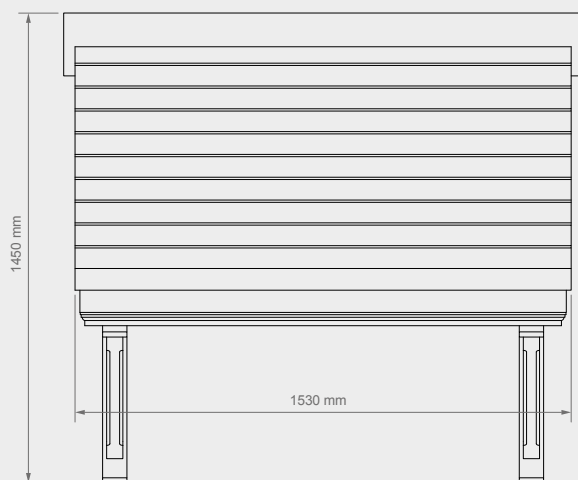

SIZE W: **1530** D: **700** H: **950**

TERRACOTTA

BROWN

GREY

Colour	Code
Terracotta	PCPT0101TR
Grey	PCPT0102SG
Brown	PCPT0103NB

Front elevation

Side elevation

Auxiliary view

SIZE W: 1420 D: 770 H: 882

Colour	Code
Terracotta	PCDT0101TR
Grey	PCDT0102SG
Brown	PCDT0103NB

Front elevation

Side elevation

DOUBLE TOP – SUNRISE

Double pitch, sunrise, tile effect canopy with gallows brackets.

The Pilaster unit is 2.4m high and fits around an exterior door of standard height and width.

Product Code: **PCBT0101PL**

Overall Door Head Dimensions in mm

SIZE W: **1850** D: **265** H: **470**

Pilaster Dimensions in mm