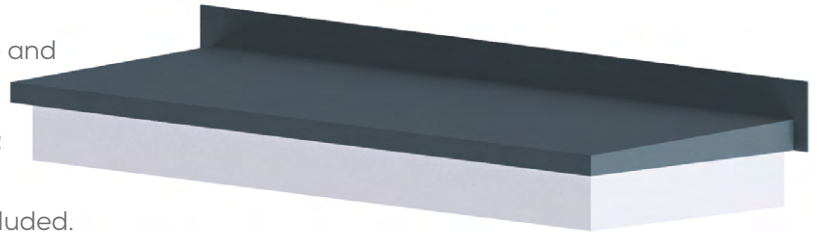

FLAT TOP - THIN

Clean, traditional Flat Top canopy with reproduction lead roof.

This traditional door canopy has a white base and a reproduction lead effect roof and upstand. This is a fully self supporting unit with a strong internal framework included, and does not require any extra bracketry. All fixings are included.