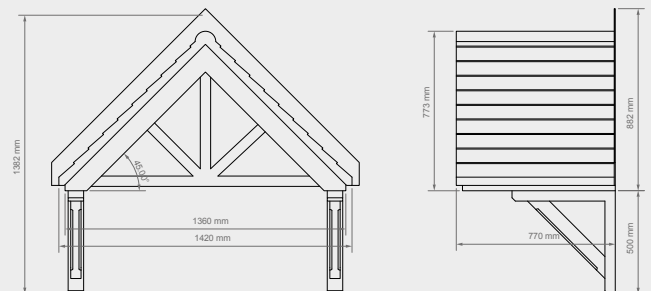

SIZE W: 1420 D: 770 H: 882

Colour	Code
Terracotta	PCDT0101TR
Grey	PCDT0102SG
Brown	PCDT0103NB

Front elevation

Side elevation

DOUBLE TOP – SUNRISE

Double pitch, sunrise, tile effect canopy with gallows brackets.

SIZE W: 1420 D: 770 H: 882

Colour	Code
Terracotta	PCDTS0101TR
Grey	PCDTS0102SG
Brown	PCDTS0103NB

Front elevation

Side elevation

FLAT TOP - THIN

Clean, traditional Flat Top canopy with reproduction lead roof.

The Pilaster unit is 2.4m high and fits around an exterior door of standard height and width.

Product Code: **PCBT0101PL**

Overall Door Head Dimensions in mm

SIZE W: **1850** D: **265** H: **470**

Pilaster Dimensions in mm