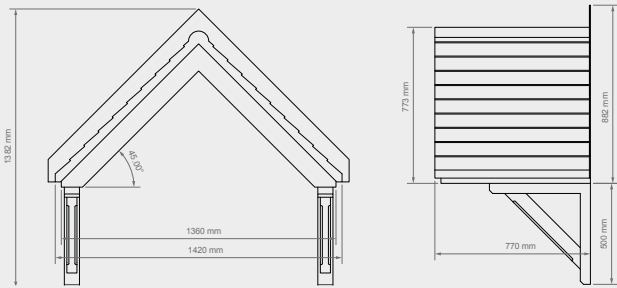

SIZE W: **1530** D: **700** H: **950**

TERRACOTTA

BROWN

GREY

Colour	Code
Terracotta	PCPT0101TR
Grey	PCPT0102SG
Brown	PCPT0103NB

Front elevation

Side elevation

Auxiliary view

SIZE W: 1420 D: 770 H: 882

Colour	Code
Terracotta	PCDT0101TR
Grey	PCDT0102SG
Brown	PCDT0103NB

Front elevation

Side elevation

DOUBLE TOP – SUNRISE

Double pitch, sunrise, tile effect canopy with gallows brackets.

The Pilaster unit is 2.4m high and fits around an exterior door of standard height and width.

Product Code: **PCBT0101PL**

Overall Door Head Dimensions in mm

SIZE W: **1850** D: **265** H: **470**

Pilaster Dimensions in mm