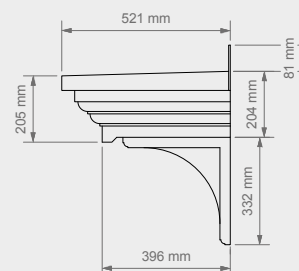

Product Code: **PCFT0101IF**

SIZE W: **1560** D: **550** H: **245**

Front elevation

Side elevation

FLAT TOP - DEEP

Stylish, classic Flat Top canopy with reproduction lead roof and brackets

A stylish flat canopy with classical bevelling to its lower edges, a white base and reproduction lead effect roof and upstand. Supplied with brackets and all fixings.

Product Code: **PCFTD0102KN**

SIZE W: **1650** D: **521** H: **285**

Front elevation

Side elevation

BIG TOP

Door Surround with Flat Top Style door head

The Big Top is an impressive door surround that will transform the look of a house. GRP is a durable, low maintenance material that allows the front of the house to be transformed rapidly and easily. The Big Top comes with a full internal framework and all the fixings required to complete the installation.

The Pilaster unit is 2.4m high and fits around an exterior door of standard height and width.

Product Code: **PCBT0101PL**

Overall Door Head Dimensions in mm

SIZE W: **1850** D: **265** H: **470**

Pilaster Dimensions in mm