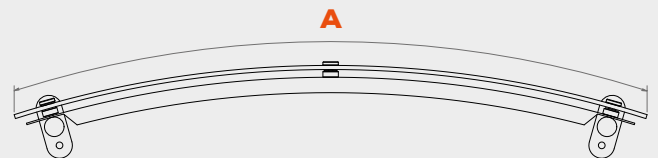

CLEAR TOP - ARCHED

CLEAR TOP - FLAT

CLEAR TOP - FLAT

Front elevation

Side elevation

Product Code	A = Length (mm)	B = Projection (mm)
PCCF011255	1,250	530
PCCF011275	1,250	750
PCCF011555	1,500	530
PCCF011575	1,500	750
PCCF011955	1,950	530
PCCF011975	1,950	750

CLEAR TOP - ARCHED

Front elevation

Side elevation

Product Code	A = Length (mm)	B = Projection (mm)
PCCA021255	1,250	530
PCCA021275	1,250	750
PCCA021555	1,500	530
PCCA021575	1,500	750
PCCA021955	1,950	530
PCCA021975	1,950	750