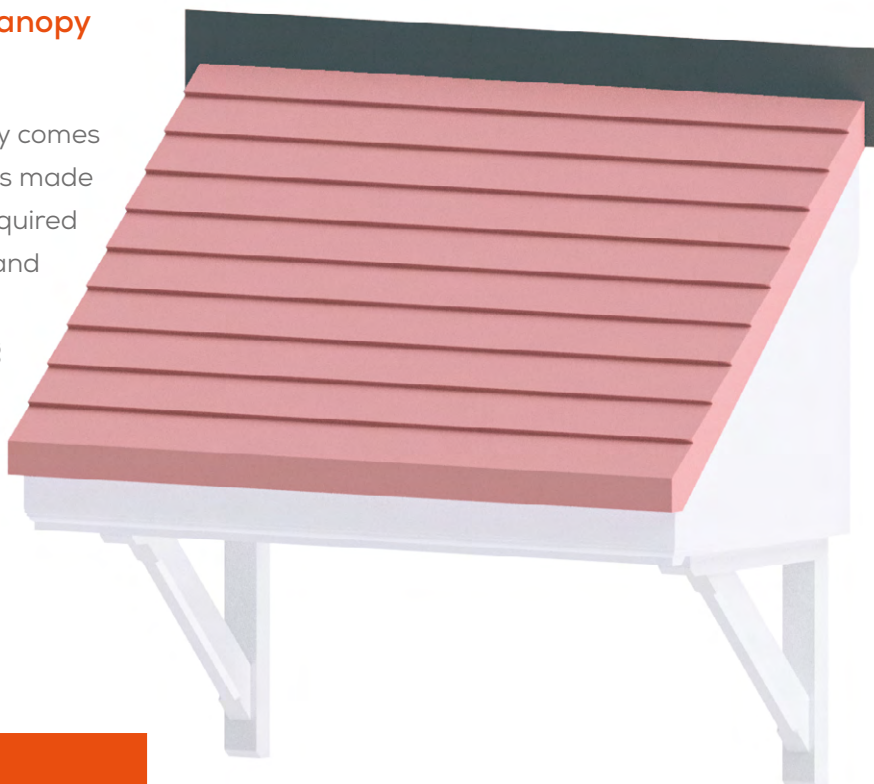

PEAKY TOP - BOXED

Single pitch, boxed in, tile effect canopy with gallows brackets

This sturdy, single pitch GRP door canopy comes complete with matching gallows brackets made from quality recycled material and all required fixings. The white moulded fascia, soffit and side cheeks are capped by a plain tile effect roof section complete with a fixing upstand along the top edge that mimics lead flashing.

SIZE W: **1530** D: **700** H: **950**

TERRACOTTA

BROWN

GREY

Colour	Code
Terracotta	PCPT0101TR
Grey	PCPT0102SG
Brown	PCPT0103NB

Front elevation

Side elevation

Auxiliary view

DOUBLE TOP – OPEN

Double pitch, open, tile effect canopy with gallows brackets.

A traditional double pitched / apex style GRP canopy with matching gallows brackets made from quality recycled PVC material that comes with all required fixings. The underside has a fluted or mock panel effect and the plain tile effect roof section is available in three different colours with a fixing upstand around the back face that mimics lead flashing.

An elegant double pitched / apex style GRP canopy with a spoked or sunrise effect front section. Matching gallows brackets are included, made from quality recycled PVC material. All required fixings are included. The underside has a mock timber boarding effect and the plain tile effect roof section is available in three different colours with a fixing upstand around the back face that mimics lead flashing.