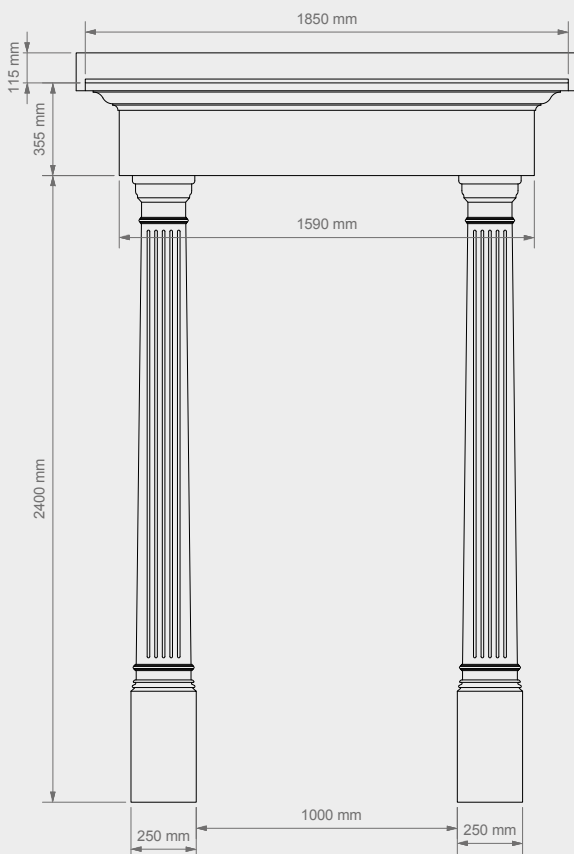

Product Code: **PCFT0101IF**

SIZE W: **1560** D: **550** H: **245**

Front elevation

Side elevation

FLAT TOP - DEEP

Stylish, classic Flat Top canopy with reproduction lead roof and brackets

A stylish flat canopy with classical bevelling to its lower edges, a white base and reproduction lead effect roof and upstand. Supplied with brackets and all fixings.

Product Code: **PCFTD0102KN**

SIZE W: **1650** D: **521** H: **285**

Front elevation

Side elevation

BIG TOP

Door Surround with Flat Top Style door head

The Big Top is an impressive door surround that will transform the look of a house. GRP is a durable, low maintenance material that allows the front of the house to be transformed rapidly and easily. The Big Top comes with a full internal framework and all the fixings required to complete the installation.

The Pilaster unit is 2.4m high and fits around an exterior door of standard height and width.

Product Code: **PCBT0101PL**

Overall Door Head Dimensions in mm

SIZE W: **1850** D: **265** H: **470**

Pilaster Dimensions in mm

SIZE H: **250** D: **115** H: **2400**

Front elevation

Side elevation

Auxiliary view

PRO-CAN
DOOR CANOPIES

HIGH QUALITY DOOR CANOPIES

Engineered in the UK

Your Pro-Can Stockist: