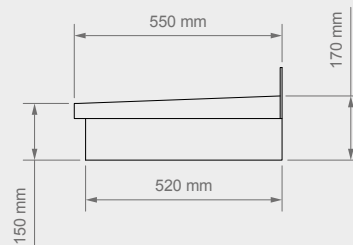

Side elevation