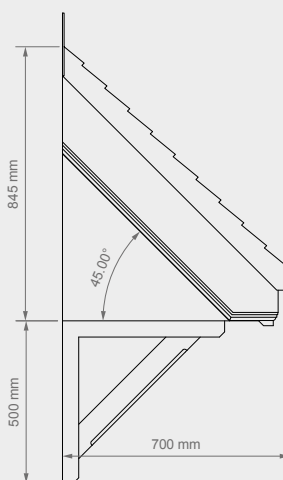

CLEAR TOP - ARCHED

Front elevation

Side elevation

Product Code	A = Length (mm)	B = Projection (mm)
PCCA021255	1,250	530
PCCA021275	1,250	750
PCCA021555	1,500	530
PCCA021575	1,500	750
PCCA021955	1,950	530
PCCA021975	1,950	750

SIZE W: **1530** D: **700** H: **950**

TERRACOTTA

BROWN

GREY

Colour	Code
Terracotta	PCPT0101TR
Grey	PCPT0102SG
Brown	PCPT0103NB

Front elevation

Side elevation

Auxiliary view

The Pilaster unit is 2.4m high and fits around an exterior door of standard height and width.

Product Code: **PCBT0101PL**

Overall Door Head Dimensions in mm

SIZE W: **1850** D: **265** H: **470**

Pilaster Dimensions in mm