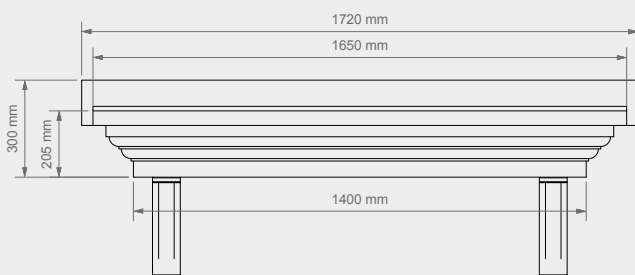

Product Code: **PCFT0101IF**

SIZE W: **1560** D: **550** H: **245**

Front elevation

Side elevation

FLAT TOP - DEEP

Stylish, classic Flat Top canopy with reproduction lead roof and brackets

A stylish flat canopy with classical bevelling to its lower edges, a white base and reproduction lead effect roof and upstand. Supplied with brackets and all fixings.

Product Code: **PCFTD0102KN**

SIZE W: **1650** D: **521** H: **285**

Front elevation

Side elevation

BIG TOP

Door Surround with Flat Top Style door head

The Big Top is an impressive door surround that will transform the look of a house. GRP is a durable, low maintenance material that allows the front of the house to be transformed rapidly and easily. The Big Top comes with a full internal framework and all the fixings required to complete the installation.

The Pilaster unit is 2.4m high and fits around an exterior door of standard height and width.

Product Code: **PCBT0101PL**

Overall Door Head Dimensions in mm

SIZE W: **1850** D: **265** H: **470**

Pilaster Dimensions in mm