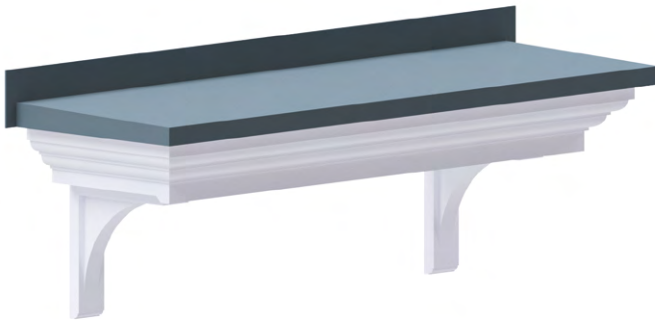

DOUBLE TOP – OPEN

Double pitch, open, tile effect canopy with gallows brackets.

A traditional double pitched / apex style GRP canopy with matching gallows brackets made from quality recycled PVC material that comes with all required fixings. The underside has a fluted or mock panel effect and the plain tile effect roof section is available in three different colours with a fixing upstand around the back face that mimics lead flashing.

An elegant double pitched / apex style GRP canopy with a spoked or sunrise effect front section. Matching gallows brackets are included, made from quality recycled PVC material. All required fixings are included. The underside has a mock timber boarding effect and the plain tile effect roof section is available in three different colours with a fixing upstand around the back face that mimics lead flashing.

This traditional door canopy has a white base and a reproduction lead effect roof and upstand. This is a fully self supporting unit with a strong internal framework included, and does not require any extra bracketry. All fixings are included.

Product Code: **PCFT0101IF**

SIZE W: **1560** D: **550** H: **245**

Front elevation

Side elevation

FLAT TOP - DEEP

Stylish, classic Flat Top canopy with reproduction lead roof and brackets

A stylish flat canopy with classical bevelling to its lower edges, a white base and reproduction lead effect roof and upstand. Supplied with brackets and all fixings.