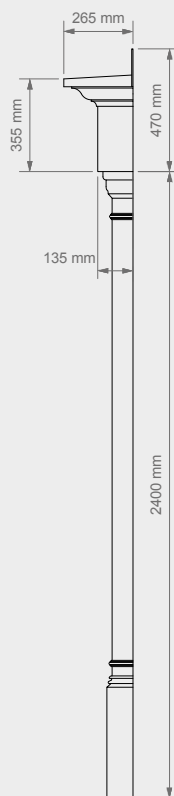

CLEAR TOP - ARCHED

Front elevation

Side elevation

Product Code	A = Length (mm)	B = Projection (mm)
PCCA021255	1,250	530
PCCA021275	1,250	750
PCCA021555	1,500	530
PCCA021575	1,500	750
PCCA021955	1,950	530
PCCA021975	1,950	750

Product Code: **PCFT0101IF**

SIZE W: **1560** D: **550** H: **245**

Front elevation

Side elevation

FLAT TOP - DEEP

Stylish, classic Flat Top canopy with reproduction lead roof and brackets

A stylish flat canopy with classical bevelling to its lower edges, a white base and reproduction lead effect roof and upstand. Supplied with brackets and all fixings.

The Pilaster unit is 2.4m high and fits around an exterior door of standard height and width.

Product Code: **PCBT0101PL**

Overall Door Head Dimensions in mm

SIZE W: **1850** D: **265** H: **470**

Pilaster Dimensions in mm

SIZE H: **250** D: **115** H: **2400**

Front elevation

Side elevation

Auxiliary view

PRO-CAN
DOOR CANOPIES

HIGH QUALITY DOOR CANOPIES

Engineered in the UK

Your Pro-Can Stockist: